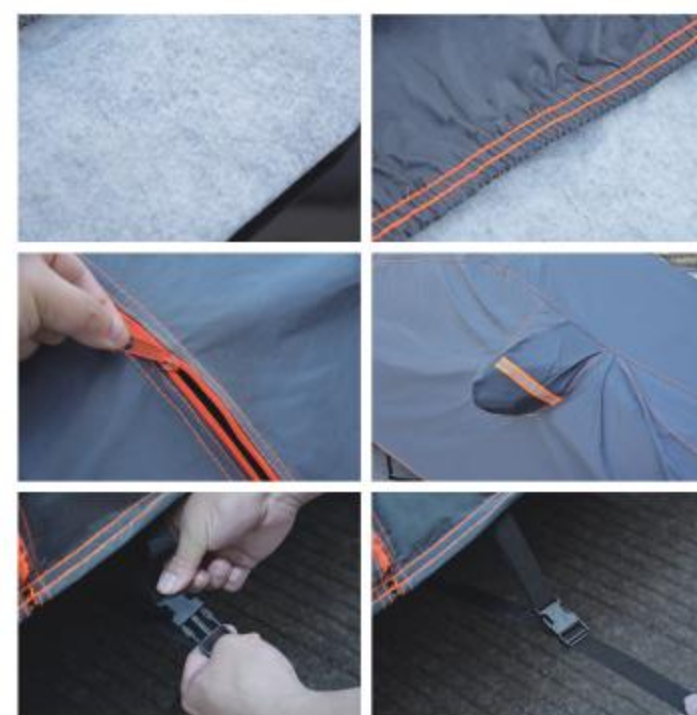

CAR COVER

CAR COVER

THIS IS YOUR CAR'S PROTECTION AGAINST EXPOSURE.

Full cover dimensions

S	160" x 65" x 47"
M	170" x 65" x 47"
L	190" x 70" x 47"
XL	205" x 70" x 47"
2XL	225" x 80" x 47"

Full cover dimensions